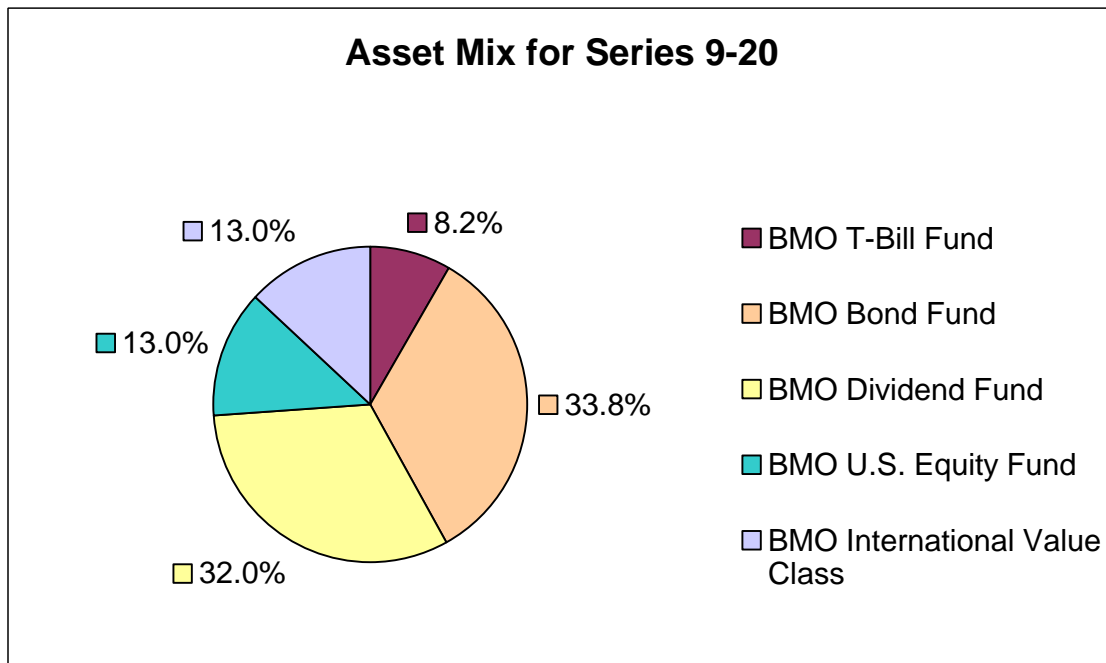

BMO LifeStage Retirement Income Portfolio - Current Pay

As of October 12, 2010

As of October 12, 2010

BMO LifeStage Retirement Income Portfolio - Current Pay

As of October 12, 2010