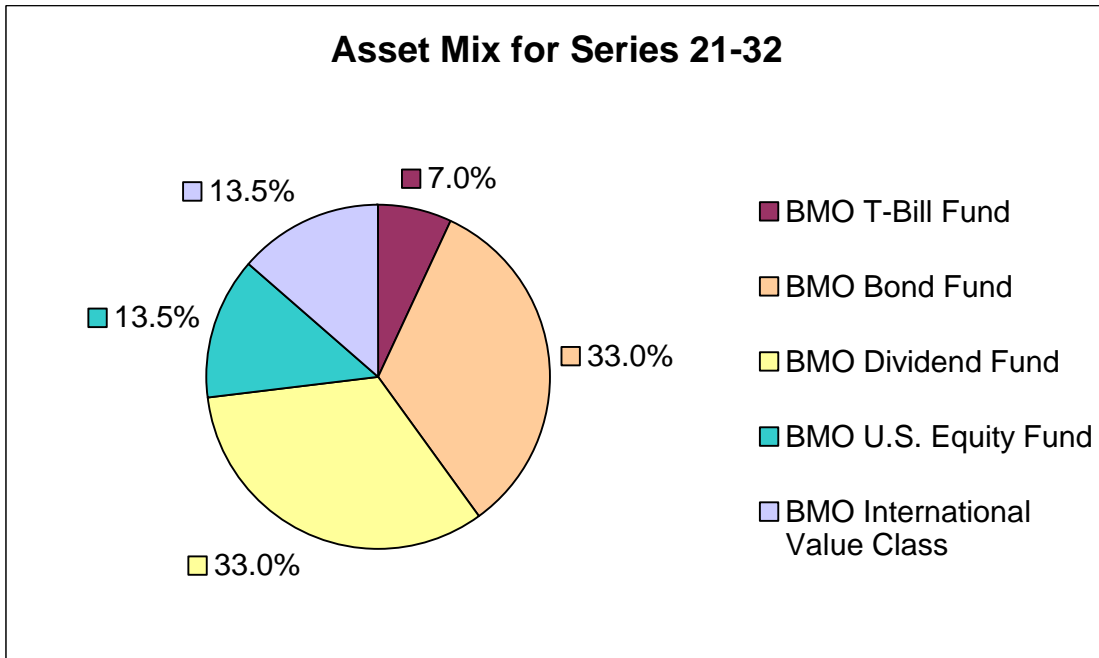

BMO LifeStage Retirement Income Portfolio - Current Pay

As of October 12, 2010

As of October 12, 2010

BMO LifeStage Retirement Income Portfolio - Current Pay

As of October 12, 2010