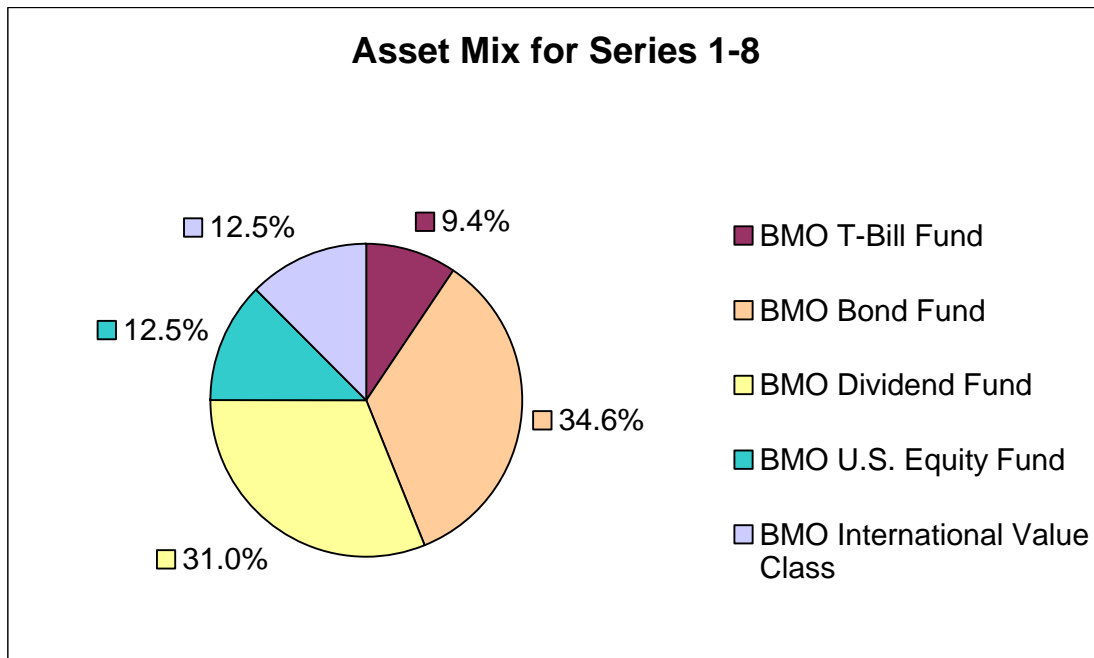

BMO LifeStage Retirement Income Portfolio - Current Pay

As of October 12, 2010

As of October 12, 2010

BMO LifeStage Retirement Income Portfolio - Current Pay

As of October 12, 2010